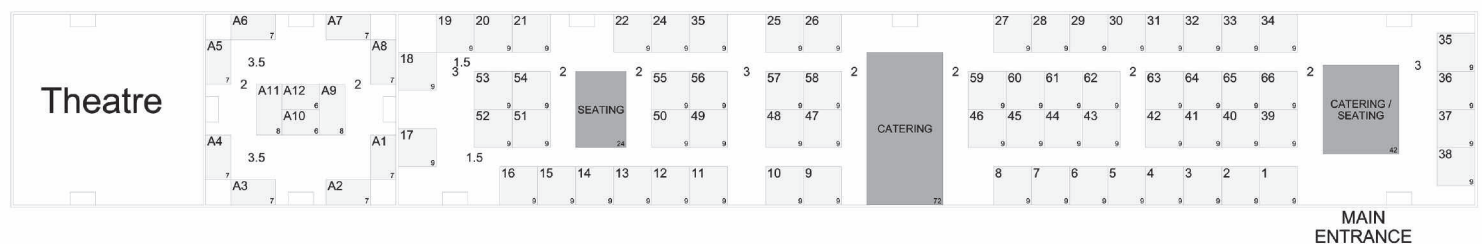

SEEING IS BELIEVING

9 | 10 | 11 | NOVEMBER | 2010

MIRA PROVING GROUNDS WARWICKSHIRE

WWW.SIB.UK.NET

STAND SPACE RESERVATIONS

Indoor Arena

All indoor stands are 3m x 3m with a shell scheme, fascia board, one 13 amp plug, one fluorescent light tube, a table and 2 chairs at a cost of £3,750.00.

Space only sites are available in the indoor arena; but minimum booking must be TWO 3m x 3m plots at a cost £5900.

External Track Arena

The external track can only be sold in tandem with an indoor stand/space.

Each track area is approximately 50m in length at a cost of £500 each.

If you wish to have 2 (or more) external track areas, you must purchase an equivalent number of track plots to indoor stands/space only sites.